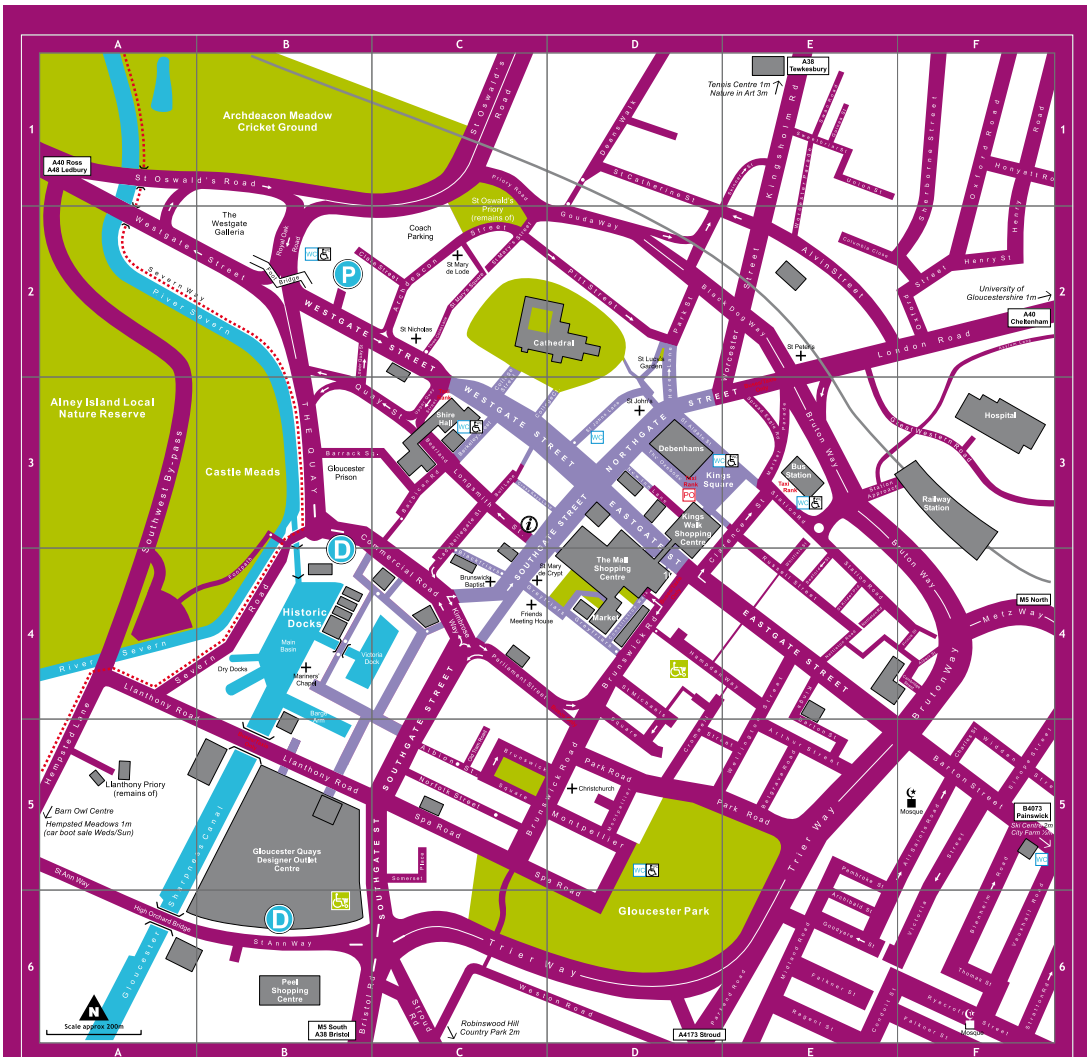

coach parking at Gloucester Docks has now changed. Coaches will no longer be able to park at Gloucester Docks but new parking and drop off points are available.

FREE COACH PARKING

Free coach parking is available at the Westgate NCP car park (GL1 2NL), with 13 available spaces.

This is just a short walk from Gloucester Cathedral, Gloucester Docks and Quays and the city centre.

DROP-OFF POINT

There is a drop off point on St Ann Way, (map ref: B6) which is located conveniently outside Gloucester Quays Designer Outlet (GL1 5SH).

A second drop off point is available for Gloucester Docks and Gloucester Quays in Commercial Road outside North Warehouse (map ref: B3).

P Coach parking Westgate NCP car park

D Coach drop off point